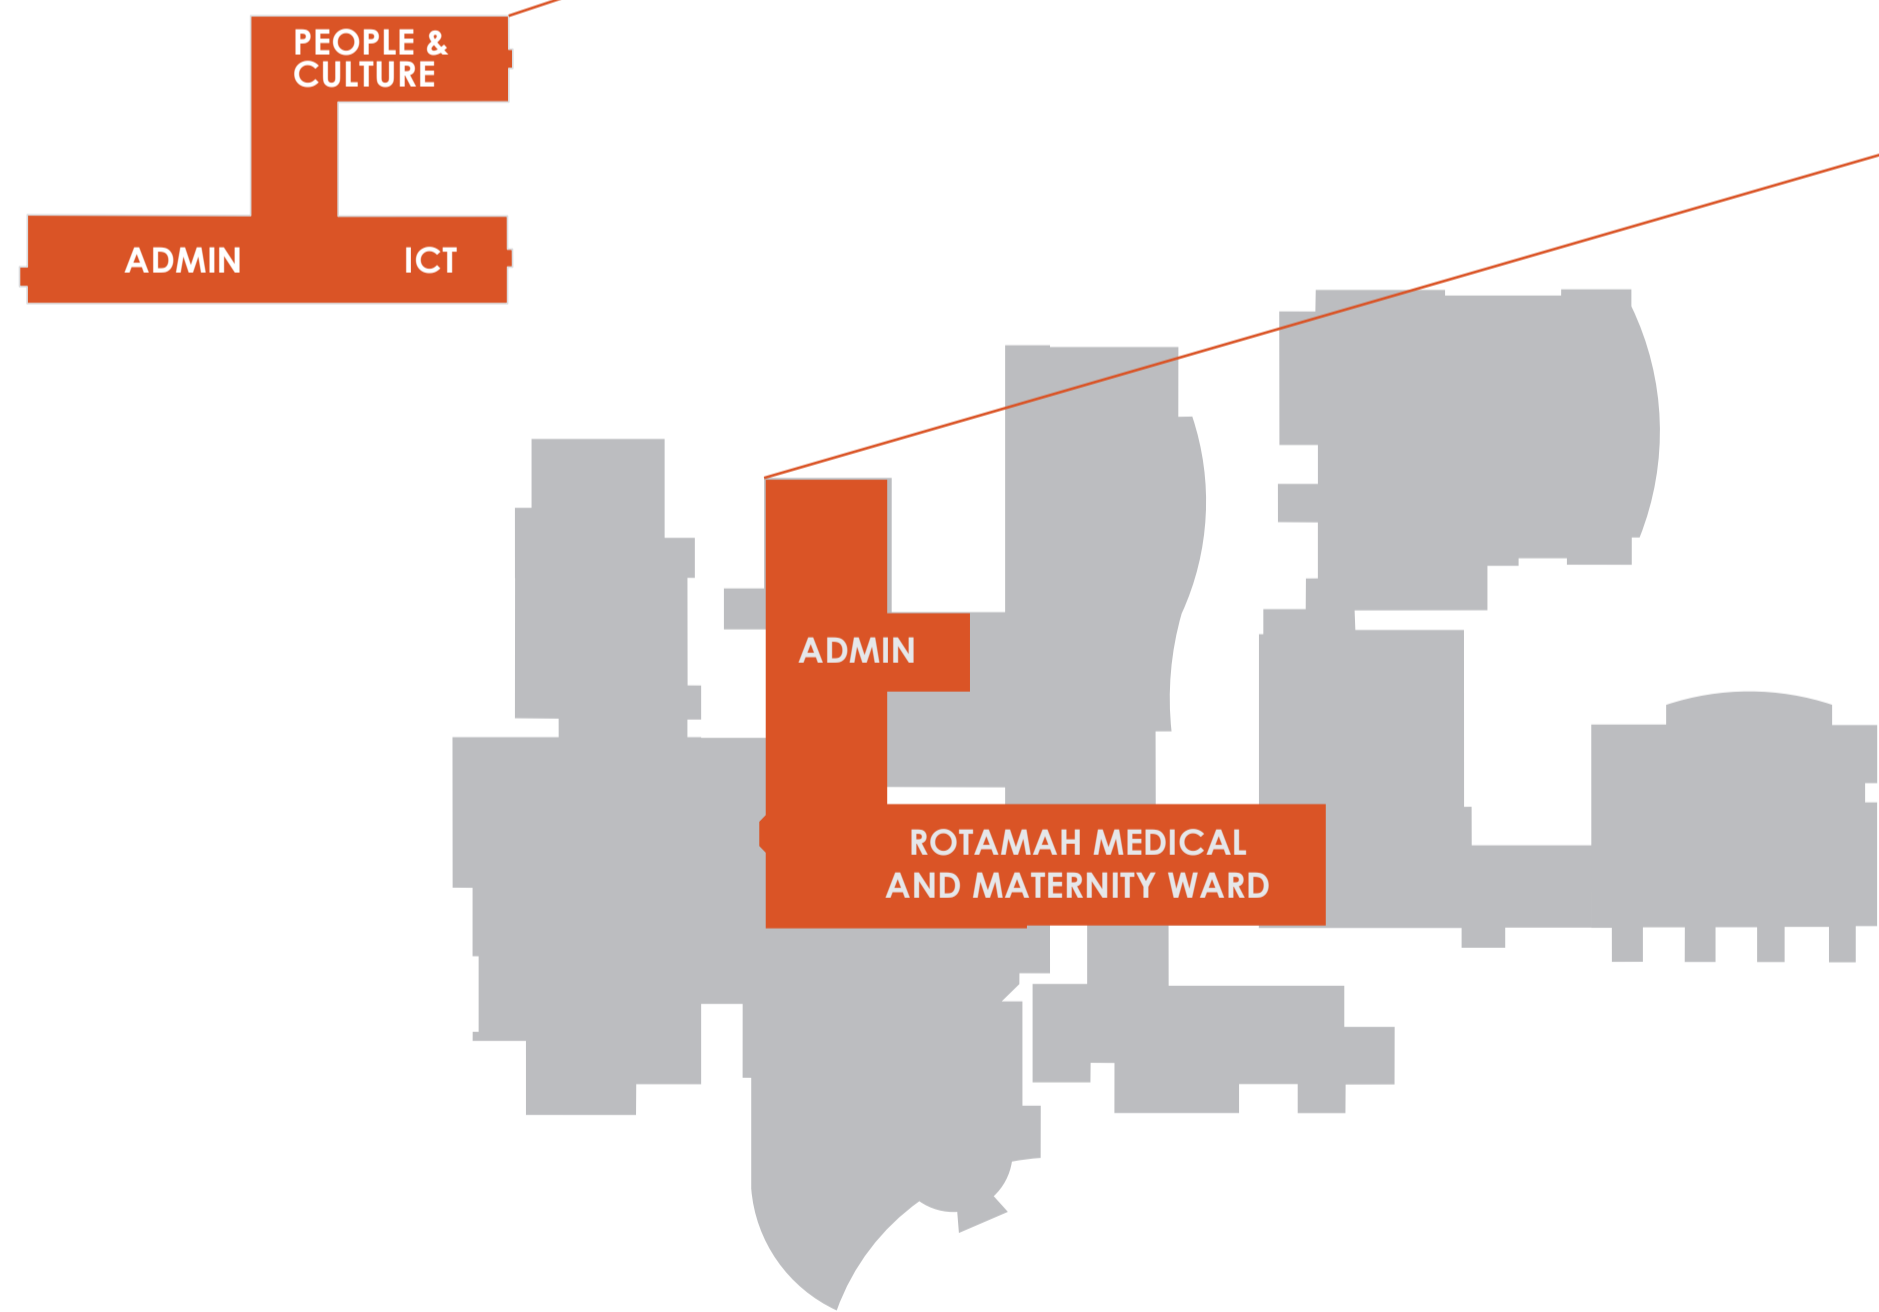

# LEGEND

-  Elevator
-  Dining Room or Kiosk
-  Savige's Cafe
-  Wayfinding Ambassadors
-  Stairs
-  ATM
-  Parking
-  Accessible Toilet
-  Public Toilet
-  Accessible parking
-  Warrawee Room
-  Emergency Assembly Points

 **NO SMOKING** on health service grounds or within 4 metres of building entrances

## FIRST FLOOR

# Bairnsdale Regional Health Service Visitor Map

Enquiries Phone (03) 5150 3333

PUBLIC STREET PARKING AVAILABLE ON VICTORIA AND MCKEAN STREETS