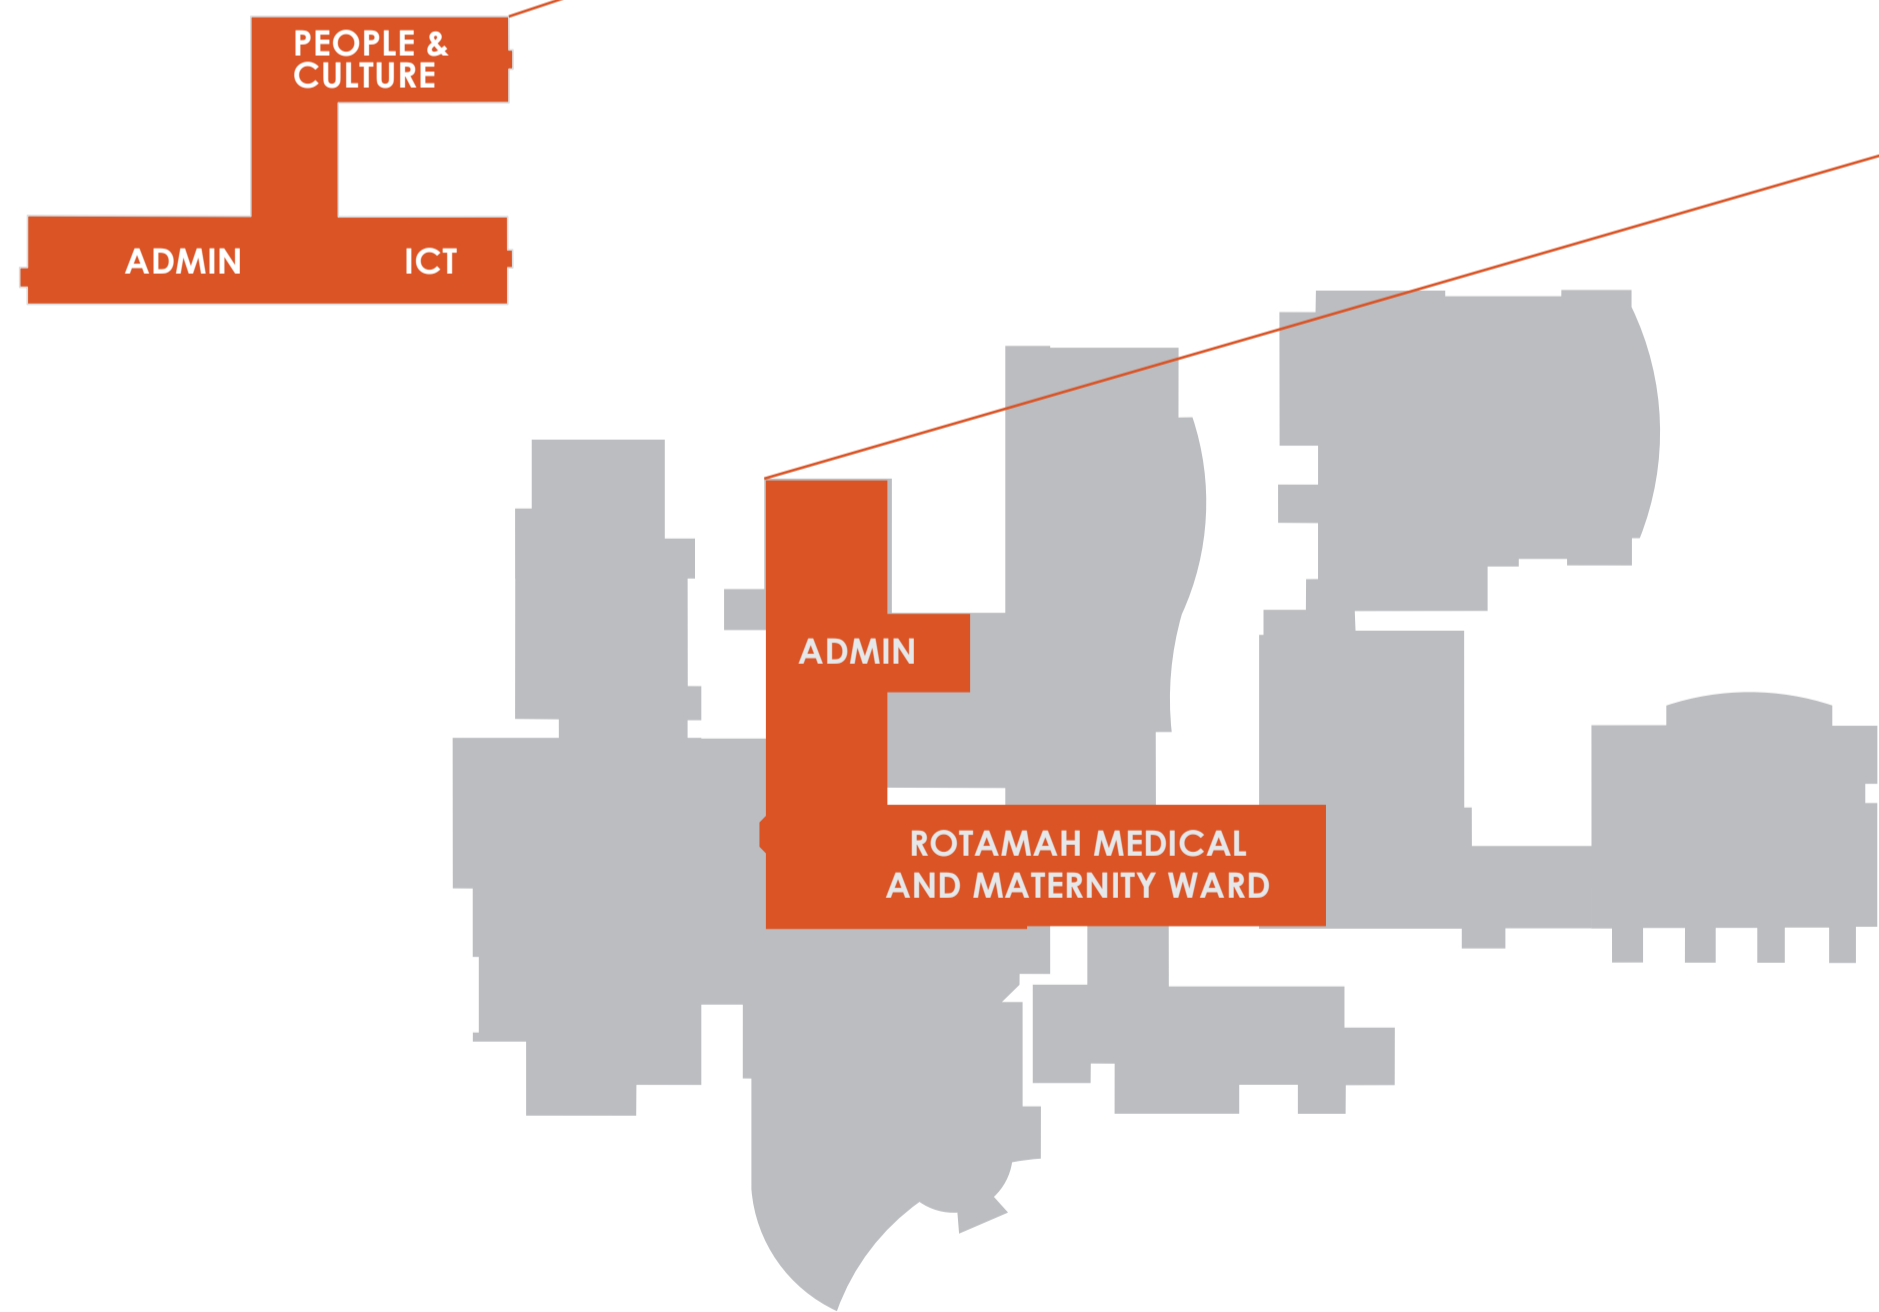

LEGEND

-  Elevator
-  Dining Room or Kiosk
-  Savige's Cafe
-  Wayfinding Ambassadors
-  Stairs
-  Parking
-  Accessible Toilet
-  Recharge Power Points
-  Ambulant Public Toilet
-  Accessible parking
-  Warrawee Room
-  Emergency Assembly Points

 **NO SMOKING** on health service grounds or within 4 metres of building entrances

FIRST FLOOR

Bairnsdale Regional Health Service Visitor Map

Enquiries Phone (03) 5150 3333

PUBLIC STREET PARKING AVAILABLE ON VICTORIA AND MCKEAN STREETS