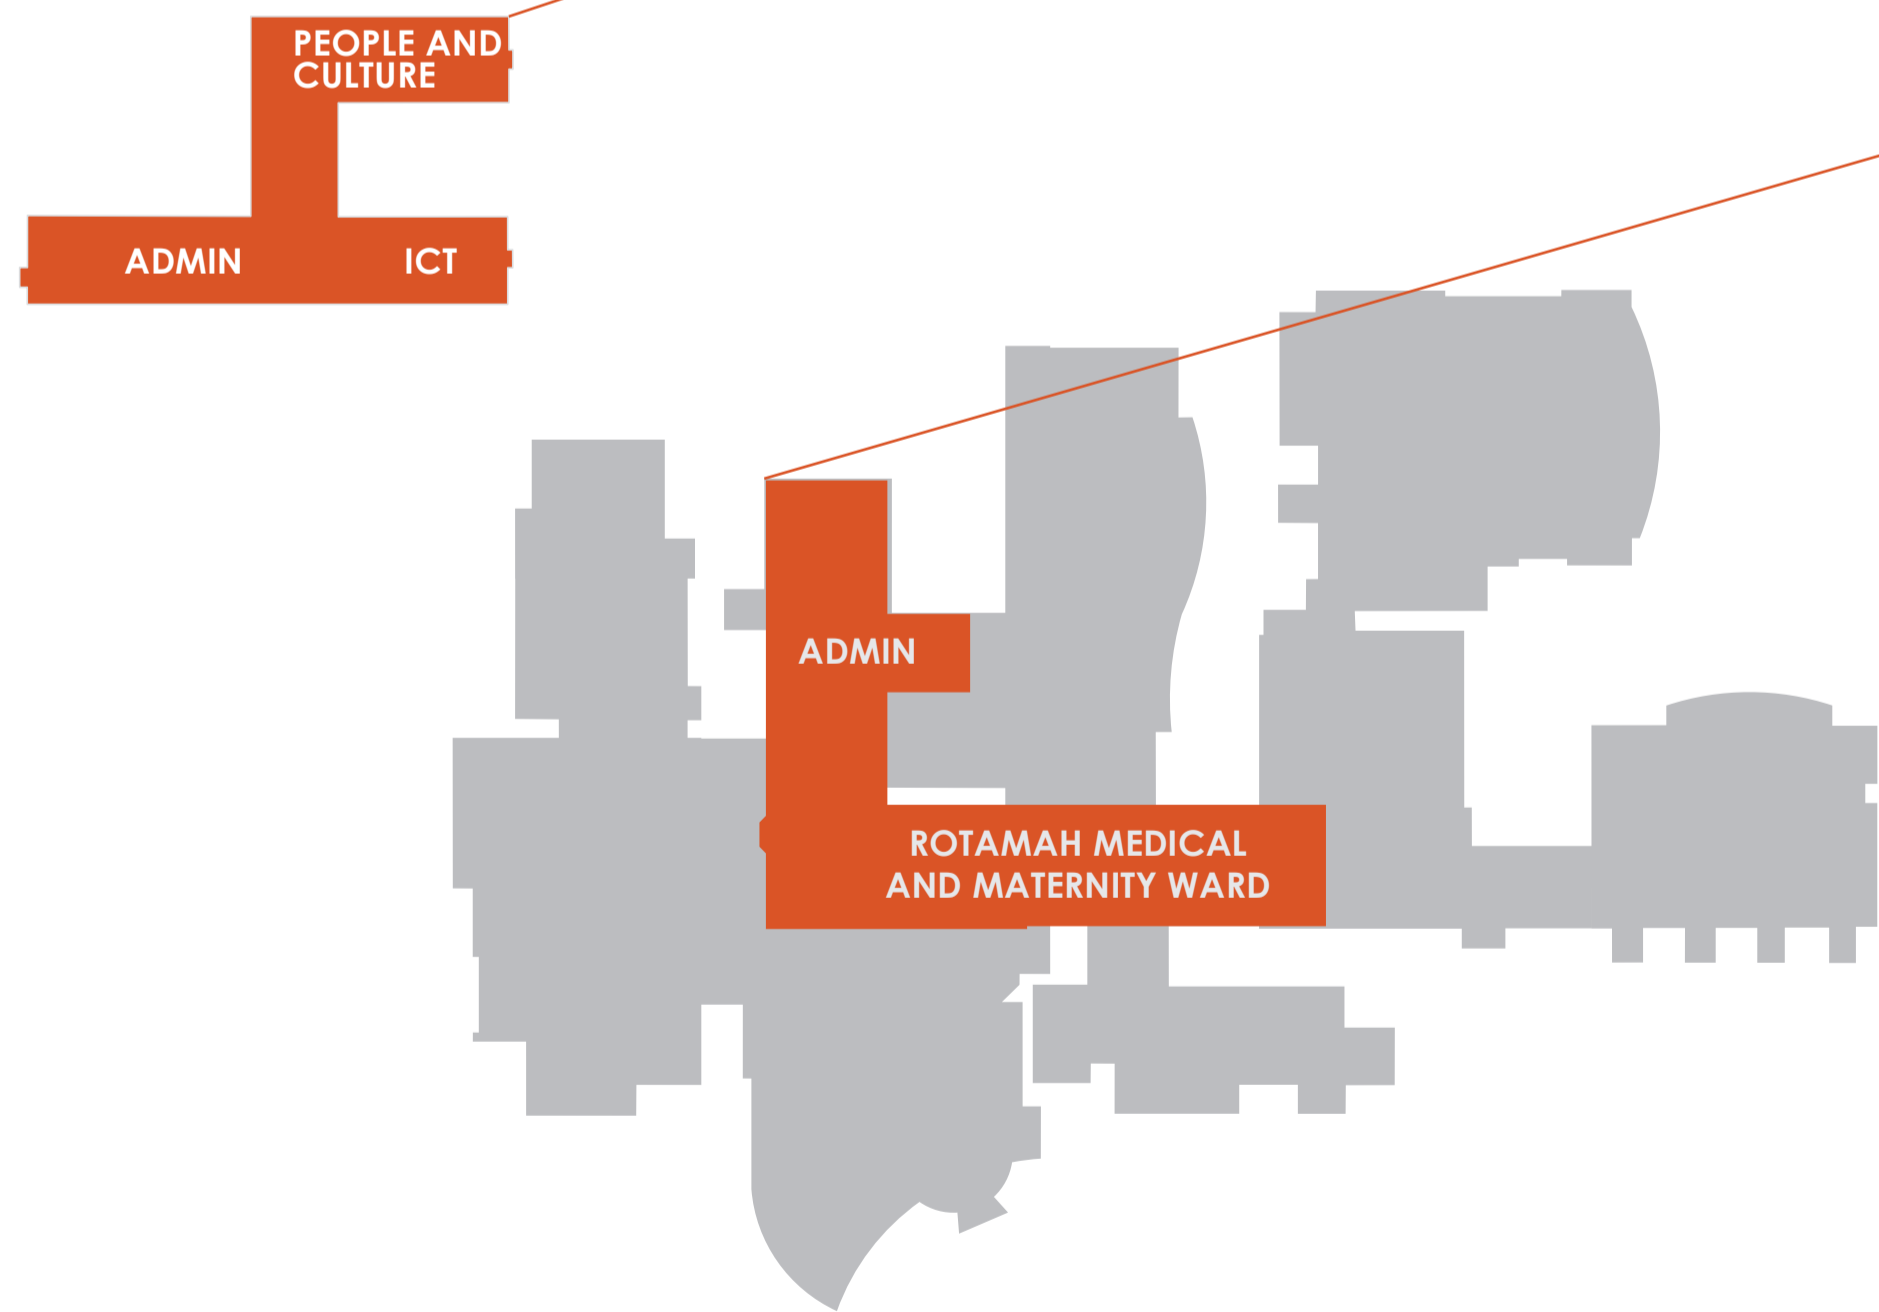

LEGEND

-  Elevator
-  Dining Room/Kiosk
-  Cafe
-  Warrawee Room
-  Stairs
-  Parking
-  Accessible Toilet
-  Recharge Power Points
-  Ambulant Public Toilet
-  Accessible parking
-  Emergency Assembly Points

 **NO SMOKING** on health service grounds or within 4 metres of building entrances

FIRST FLOOR

Bairnsdale Regional Health Service Visitor Map

Enquiries: phone (03) 5150 3333

Published February 2025

PUBLIC STREET PARKING AVAILABLE ON VICTORIA AND MCKEAN STREETS